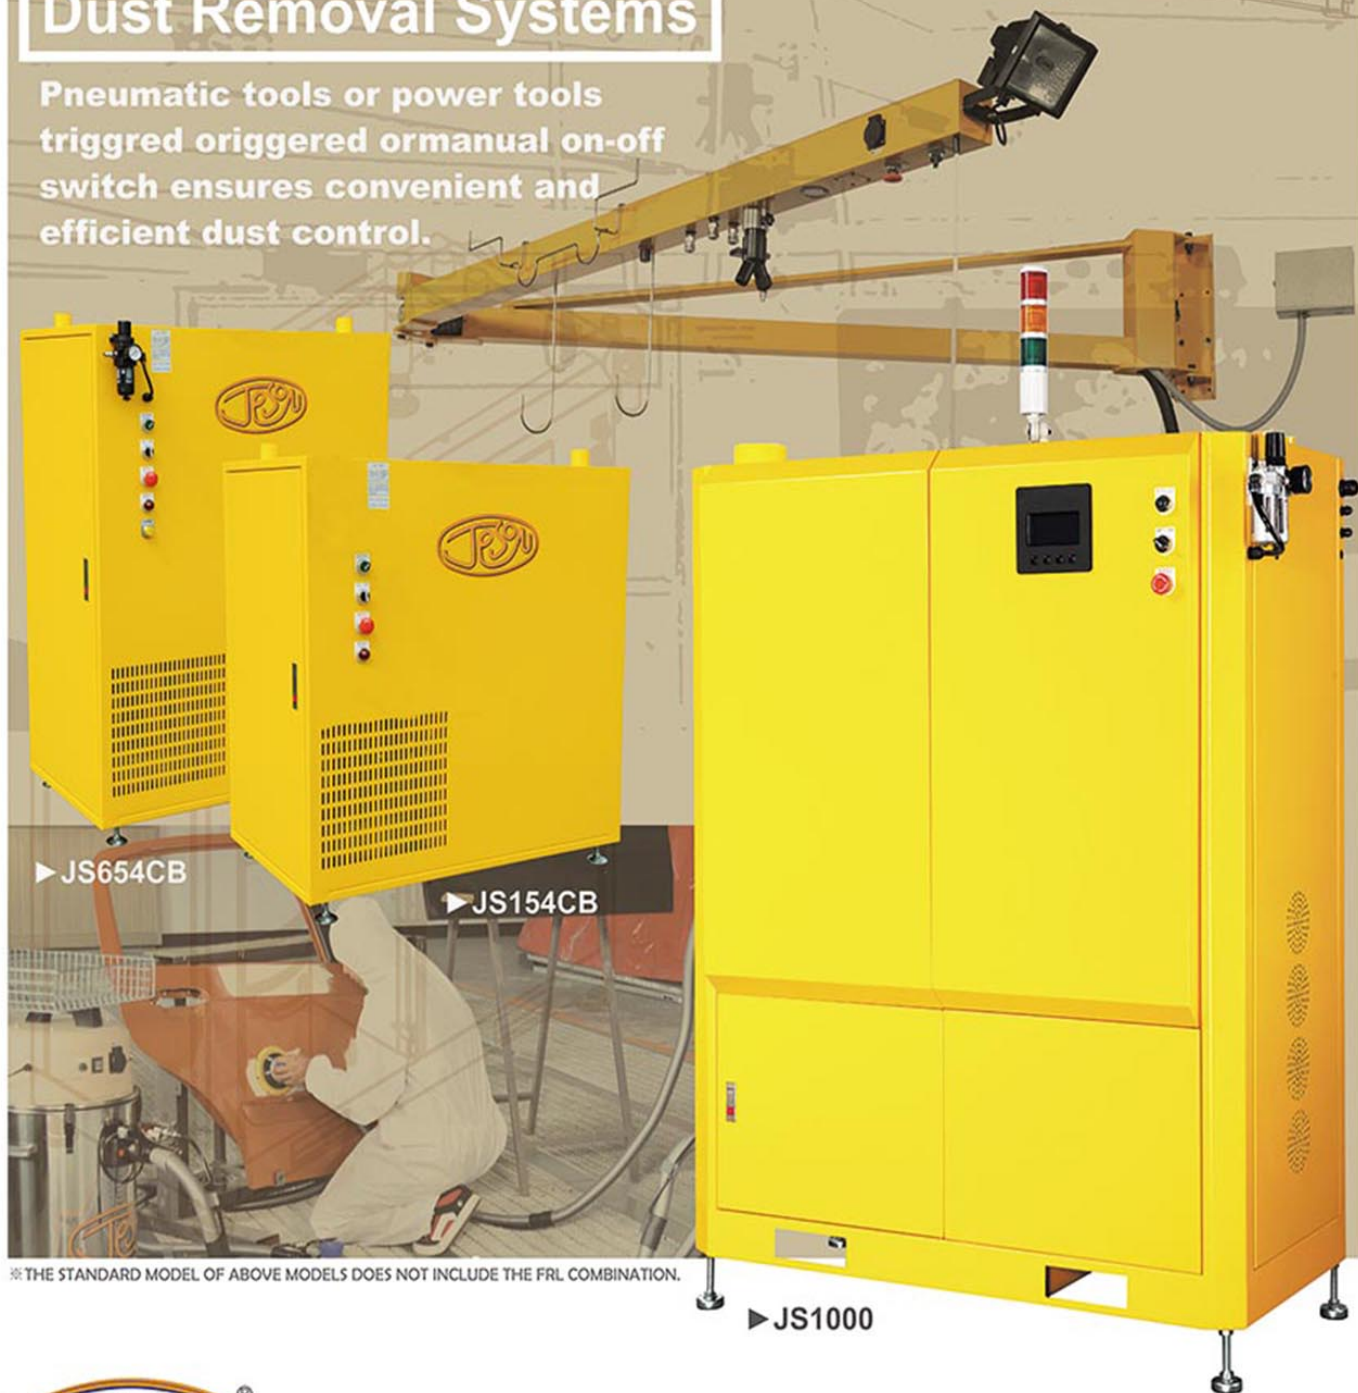

## Dust Removal Systems

<http://www.jeson.com.tw>

Pneumatic tools or power tools triggered or manual on-off switch ensures convenient and efficient dust control.

▶ JS654CB

▶ JS154CB

▶ JS1000

※ THE STANDARD MODEL OF ABOVE MODELS DOES NOT INCLUDE THE FRL COMBINATION.